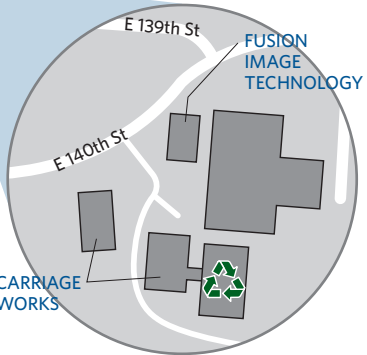

JobOne

Recycling Services

JobOne Recycling Services

(new address as of July 1, 2013)

4405 E. 140th St., Grandview, MO 64030

Phone: 816-765-0089

Email: info@job1one.org

Business hours: Mon-Fri, 8 a.m.-4 p.m.